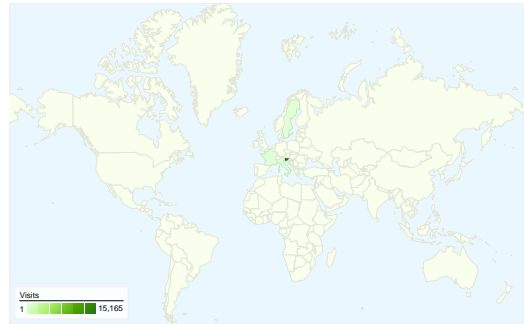

Map Overlay

Traffic Sources Overview

- **Referring Sites**
  7,328.00 (47.85%)
- **Direct Traffic**
  5,486.00 (35.82%)
- **Search Engines**
  2,502.00 (16.34%)

Content Overview

Pages	Pageviews	% Pageviews
/Glavna_stran	3,688	4.33%
/UL/FRI/UNI-RI/MIS/lzpiti	2,476	2.91%
/UL/FRI	2,157	2.53%
/UL/FRI/UNI-RI	2,150	2.53%
/UL/FRI/UNI-RI/APS2/lzpiti	1,861	2.19%