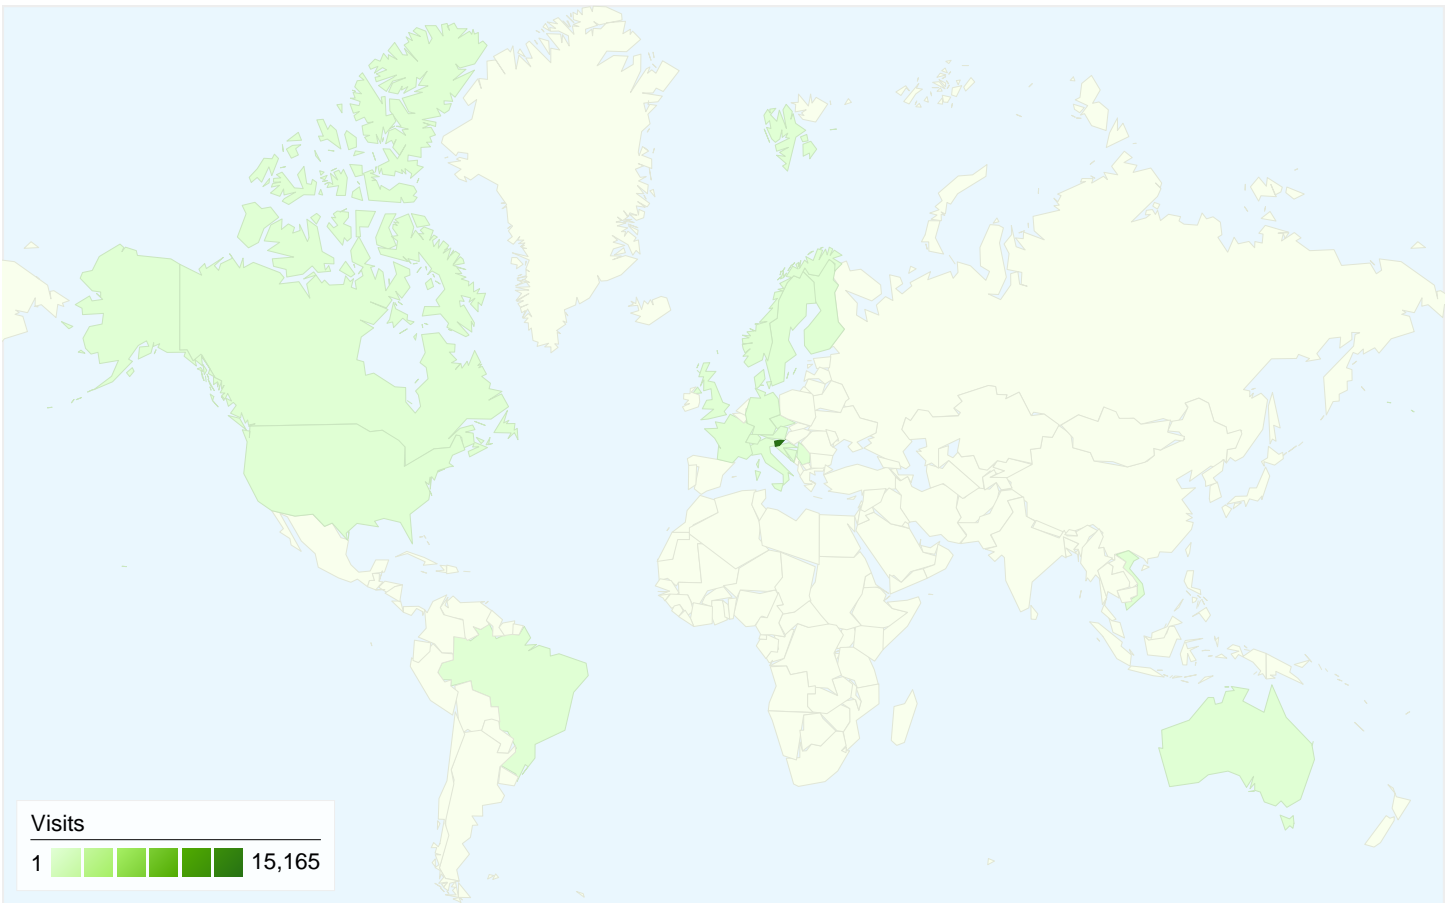

Visitors
4,273

Map Overlay

Traffic Sources Overview

- **Referring Sites**
7,328.00 (47.85%)
- **Direct Traffic**
5,486.00 (35.82%)
- **Search Engines**
2,502.00 (16.34%)

Content Overview

Pages	Pageviews	% Pageviews
/Glavna_stran	3,688	4.33%
/UL/FRI/UNI-RI/MIS/lzpiti	2,476	2.91%
/UL/FRI	2,157	2.53%
/UL/FRI/UNI-RI	2,150	2.53%
/UL/FRI/UNI-RI/APS2/lzpiti	1,861	2.19%

4,273 people visited this site

15,316 Visits

4,273 Absolute Unique Visitors

85,128 Pageviews

5.56 Average Pageviews

00:06:14 Time on Site

35.68% Bounce Rate

22.60% New Visits

All traffic sources sent a total of 15,316 visits

-  35.82% Direct Traffic
-  47.85% Referring Sites
-  16.34% Search Engines

- Referring Sites
7,328.00 (47.85%)
- Direct Traffic
5,486.00 (35.82%)
- Search Engines
2,502.00 (16.34%)

15,316 visits came from 21 countries/territories

Site Usage

Country/Territory	Visits	Pages/Visit	Avg. Time on Site	% New Visits	Bounce Rate
Visits 15,316 % of Site Total: 100.00%	Pages/Visit 5.56 Site Avg: 5.56 (0.00%)	Avg. Time on Site 00:06:14 Site Avg: 00:06:14 (0.00%)	% New Visits 22.62% Site Avg: 22.60% (0.09%)	Bounce Rate 35.68% Site Avg: 35.68% (0.00%)	
Slovenia	15,165	5.57	00:06:15	22.40%	35.66%
Croatia	77	4.03	00:04:12	22.08%	31.17%
Sweden	14	5.07	00:05:08	57.14%	21.43%
France	9	4.56	00:01:09	100.00%	66.67%
Italy	8	6.88	00:02:09	62.50%	37.50%
Norway	7	4.71	00:06:06	100.00%	28.57%
Germany	6	1.83	00:00:14	50.00%	66.67%
Czech Republic	4	7.75	00:01:08	75.00%	25.00%
Switzerland	3	3.00	> 00:00:00	33.33%	33.33%