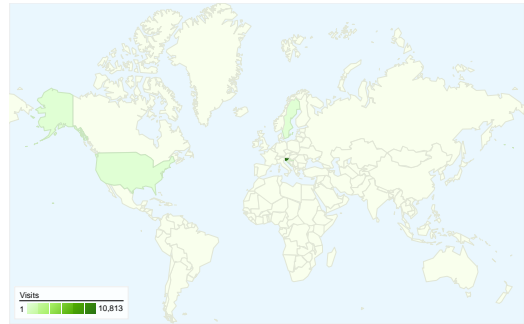

Site Usage

10,912 Visits

38.59% Bounce Rate

55,978 Pageviews

00:07:47 Avg. Time on Site

5.13 Pages/Visit

21.38% % New Visits

Visitors Overview

Visitors
3,140

Map Overlay

Traffic Sources Overview

- Referring Sites
5,435.00 (49.81%)
- Direct Traffic
3,715.00 (34.05%)
- Search Engines
1,762.00 (16.15%)

Content Overview

Pages	Pageviews	% Pageviews
/Glavna_stran	2,382	4.26%
/UL/FRI	1,478	2.64%
/UL/FRI/UNI-RI	1,307	2.33%
/UL/FRI/UNI-RI/MIS/lzpiti	1,223	2.18%
/UL/FRI/VSP-RI/OAPS1	761	1.36%

All traffic sources sent a total of 10,912 visits

-  34.05% Direct Traffic
-  49.81% Referring Sites
-  16.15% Search Engines

- Referring Sites
5,435.00 (49.81%)
- Direct Traffic
3,715.00 (34.05%)
- Search Engines
1,762.00 (16.15%)

10,912 visits came from 17 countries/territories

Site Usage

Country/Territory	Visits	Pages/Visit	Avg. Time on Site	% New Visits	Bounce Rate
Visits 10,912 % of Site Total: 100.00%	Pages/Visit 5.13 Site Avg: 5.13 (0.00%)	Avg. Time on Site 00:07:47 Site Avg: 00:07:47 (0.00%)	% New Visits 21.42% Site Avg: 21.38% (0.17%)	Bounce Rate 38.59% Site Avg: 38.59% (0.00%)	
Slovenia	10,813	5.14	00:07:49	21.12%	38.46%
Croatia	53	2.72	00:02:47	33.96%	52.83%
Sweden	10	3.60	00:00:41	100.00%	50.00%
United States	6	8.33	00:06:53	83.33%	50.00%
(not set)	5	6.20	00:07:02	40.00%	60.00%
Germany	5	4.60	00:00:35	40.00%	40.00%
Bosnia and Herzegovina	4	1.25	00:06:45	100.00%	75.00%
France	4	1.50	00:00:11	75.00%	50.00%
Macedonia [FYROM]	3	3.33	00:05:03	66.67%	0.00%