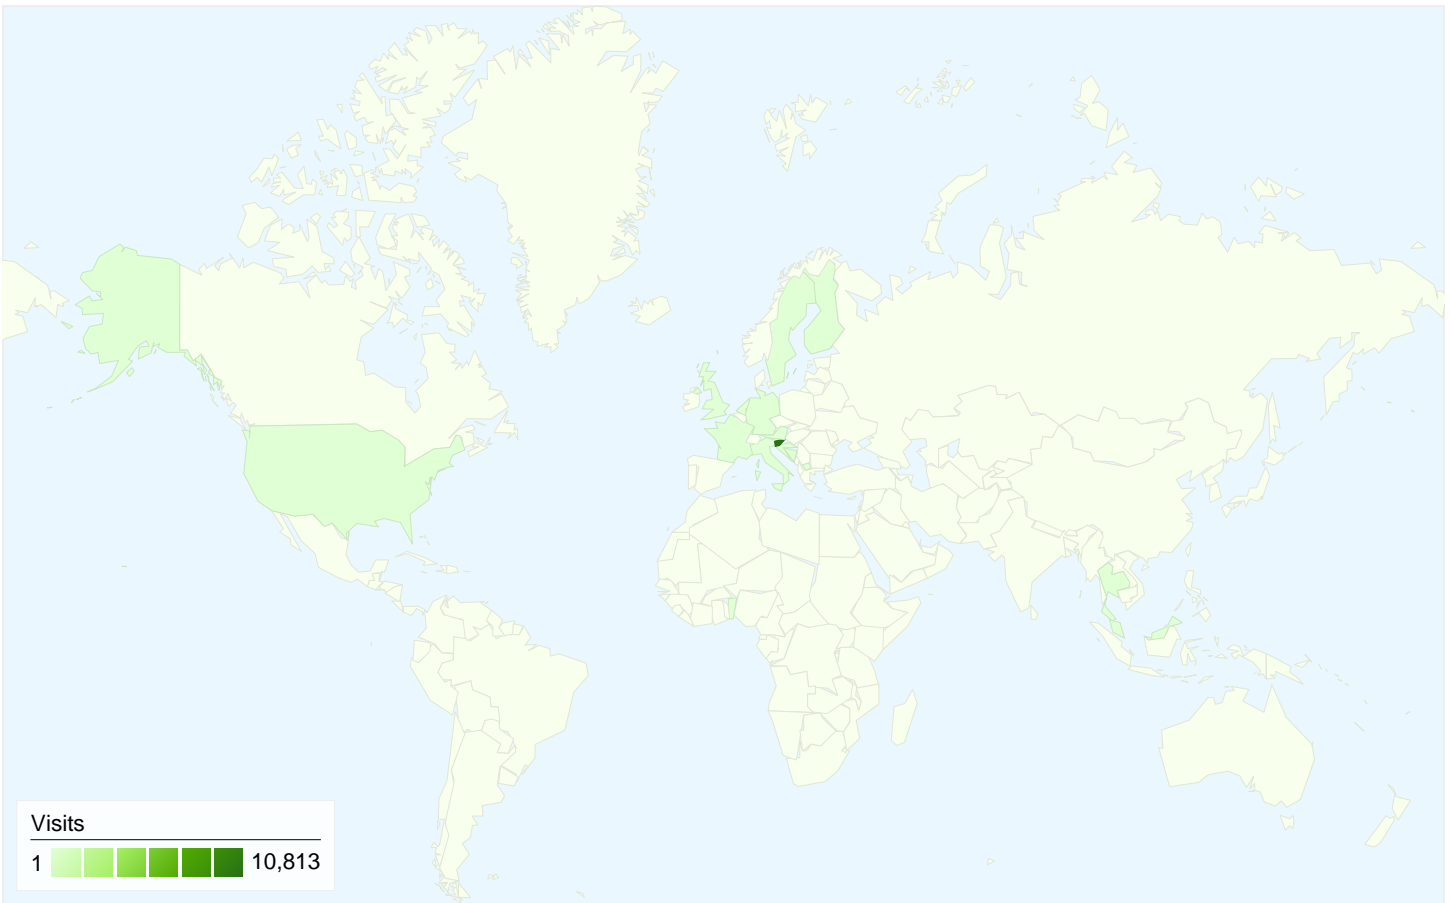

Visitors
3,140

Map Overlay

Traffic Sources Overview

- Referring Sites
5,435.00 (49.81%)
- Direct Traffic
3,715.00 (34.05%)
- Search Engines
1,762.00 (16.15%)

Content Overview

Pages	Pageviews	% Pageviews
/Glavna_stran	2,382	4.26%
/UL/FRI	1,478	2.64%
/UL/FRI/UNI-RI	1,307	2.33%
/UL/FRI/UNI-RI/MIS/lzpiti	1,223	2.18%
/UL/FRI/VSP-RI/OAPS1	761	1.36%

All traffic sources sent a total of 10,912 visits

-  34.05% Direct Traffic
-  49.81% Referring Sites
-  16.15% Search Engines

- Referring Sites
5,435.00 (49.81%)
- Direct Traffic
3,715.00 (34.05%)
- Search Engines
1,762.00 (16.15%)

10,912 visits came from 17 countries/territories

Site Usage

Country/Territory	Visits	Pages/Visit	Avg. Time on Site	% New Visits	Bounce Rate
Visits 10,912 % of Site Total: 100.00%	Pages/Visit 5.13 Site Avg: 5.13 (0.00%)	Avg. Time on Site 00:07:47 Site Avg: 00:07:47 (0.00%)	% New Visits 21.42% Site Avg: 21.38% (0.17%)	Bounce Rate 38.59% Site Avg: 38.59% (0.00%)	
Slovenia	10,813	5.14	00:07:49	21.12%	38.46%
Croatia	53	2.72	00:02:47	33.96%	52.83%
Sweden	10	3.60	00:00:41	100.00%	50.00%
United States	6	8.33	00:06:53	83.33%	50.00%
(not set)	5	6.20	00:07:02	40.00%	60.00%
Germany	5	4.60	00:00:35	40.00%	40.00%
Bosnia and Herzegovina	4	1.25	00:06:45	100.00%	75.00%
France	4	1.50	00:00:11	75.00%	50.00%
Macedonia [FYROM]	3	3.33	00:05:03	66.67%	0.00%