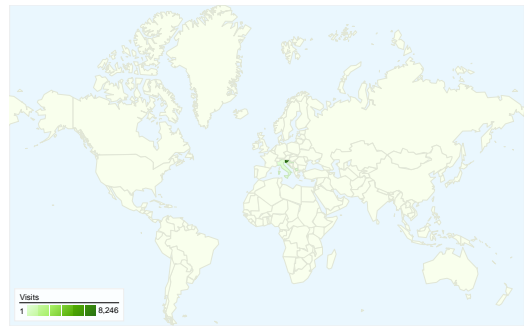

**Site Usage**

**8,362** Visits

**39.30%** Bounce Rate

**47,277** Pageviews

**00:04:54** Avg. Time on Site

**5.65** Pages/Visit

**32.31%** % New Visits

**Visitors Overview**

**Visitors**  
**3,137**

**Map Overlay**

**Traffic Sources Overview**

- **Referring Sites**  
3,817.00 (45.65%)
- **Direct Traffic**  
2,385.00 (28.52%)
- **Search Engines**  
2,160.00 (25.83%)

**Content Overview**

All traffic sources sent a total of 8,362 visits

-  28.52% Direct Traffic
-  45.65% Referring Sites
-  25.83% Search Engines

- Referring Sites  
3,817.00 (45.65%)
- Direct Traffic  
2,385.00 (28.52%)
- Search Engines  
2,160.00 (25.83%)

## 8,362 visits came from 23 countries/territories

Site Usage

Country/Territory	Visits	Pages/Visit	Avg. Time on Site	% New Visits	Bounce Rate
<b>Visits</b> <b>8,362</b> % of Site Total: 100.00%	<b>Pages/Visit</b> <b>5.65</b> Site Avg: 5.65 (0.00%)	<b>Avg. Time on Site</b> <b>00:04:54</b> Site Avg: 00:04:54 (0.00%)	<b>% New Visits</b> <b>32.35%</b> Site Avg: 32.31% (0.11%)	<b>Bounce Rate</b> <b>39.30%</b> Site Avg: 39.30% (0.00%)	
Slovenia	8,246	5.68	00:04:55	32.25%	39.26%
Croatia	58	3.05	00:04:08	17.24%	27.59%
(not set)	11	2.18	00:01:45	36.36%	81.82%
Macedonia [FYROM]	9	8.78	00:07:57	22.22%	11.11%
Italy	6	13.00	00:10:42	100.00%	33.33%
Austria	5	1.60	00:00:05	40.00%	80.00%
Denmark	3	3.33	00:04:18	33.33%	33.33%
United States	3	1.67	00:00:00	66.67%	66.67%
France	3	2.00	00:00:08	100.00%	66.67%