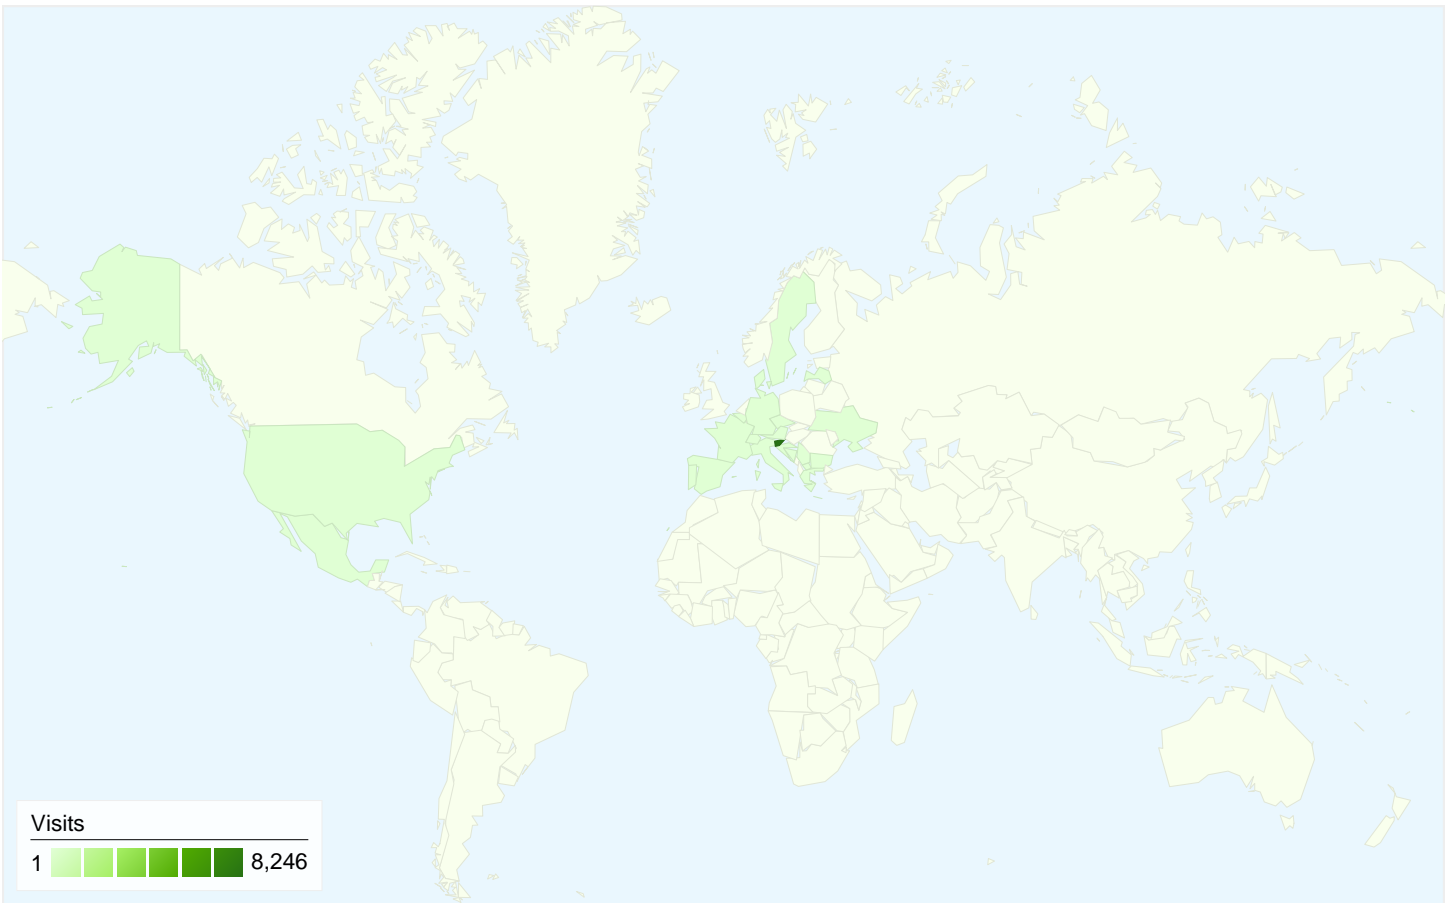

**Visitors**  
**3,137**

**Map Overlay**

**Traffic Sources Overview**

- **Referring Sites**  
3,817.00 (45.65%)
- **Direct Traffic**  
2,385.00 (28.52%)
- **Search Engines**  
2,160.00 (25.83%)

**Content Overview**

All traffic sources sent a total of 8,362 visits

-  28.52% Direct Traffic
-  45.65% Referring Sites
-  25.83% Search Engines

- Referring Sites  
3,817.00 (45.65%)
- Direct Traffic  
2,385.00 (28.52%)
- Search Engines  
2,160.00 (25.83%)

## 8,362 visits came from 23 countries/territories

Site Usage

Country/Territory	Visits	Pages/Visit	Avg. Time on Site	% New Visits	Bounce Rate
<b>Visits</b> <b>8,362</b> % of Site Total: 100.00%	<b>Pages/Visit</b> <b>5.65</b> Site Avg: 5.65 (0.00%)	<b>Avg. Time on Site</b> <b>00:04:54</b> Site Avg: 00:04:54 (0.00%)	<b>% New Visits</b> <b>32.35%</b> Site Avg: 32.31% (0.11%)	<b>Bounce Rate</b> <b>39.30%</b> Site Avg: 39.30% (0.00%)	
Slovenia	8,246	5.68	00:04:55	32.25%	39.26%
Croatia	58	3.05	00:04:08	17.24%	27.59%
(not set)	11	2.18	00:01:45	36.36%	81.82%
Macedonia [FYROM]	9	8.78	00:07:57	22.22%	11.11%
Italy	6	13.00	00:10:42	100.00%	33.33%
Austria	5	1.60	00:00:05	40.00%	80.00%
Denmark	3	3.33	00:04:18	33.33%	33.33%
United States	3	1.67	00:00:00	66.67%	66.67%
France	3	2.00	00:00:08	100.00%	66.67%